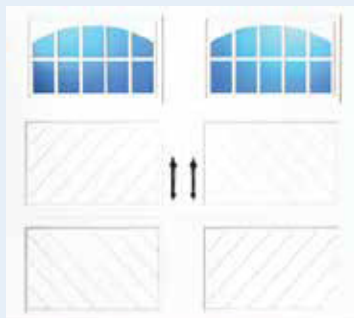

Chateau
With Straw Glass

Raised Redwood - 3 Panel
207 Style

Classica Doors Collection

Edinburgh
With Arabesque Windows

Alicante
With Danube Windows

Bordeaux
With Thames Windows

Santiago
With Closed Arch

Tuscany
With Rhine Windows